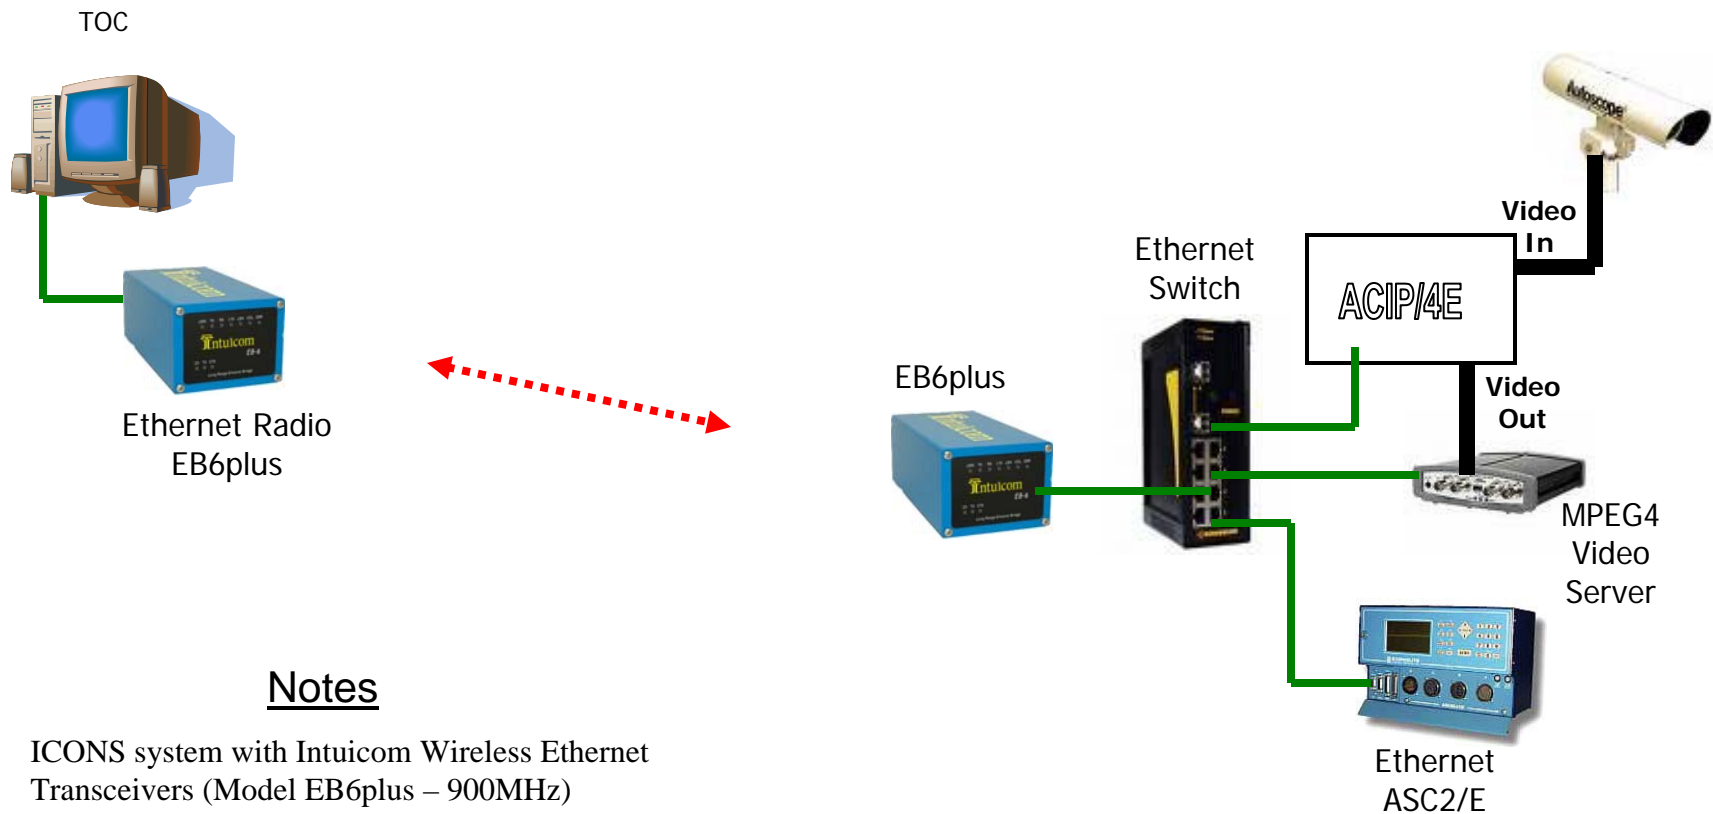

Icons - Central System

Notes

1. ICONS system with Intuicom Wireless Ethernet Transceivers (Model EB6plus – 900MHz)
2. Provides: Ethernet connections to radio, controller, Autoscope Data and Video Image (10-15 fps).
Only one camera can be viewed at one time.